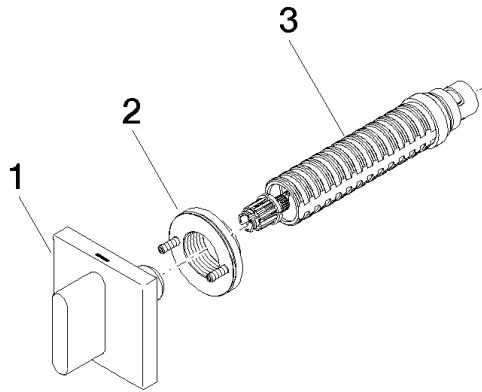

36 607 707

Spare parts list

No.	Item Number	Name	Quantity used	Delivery time
1	90 20 70 051 03-99	handle (hot)	1	30
2	90 21 02 108 00 90	disc	1	2
3	90 90 03 142 00 90	top	1	2